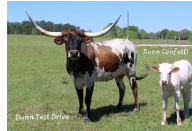

Dunn Confetti